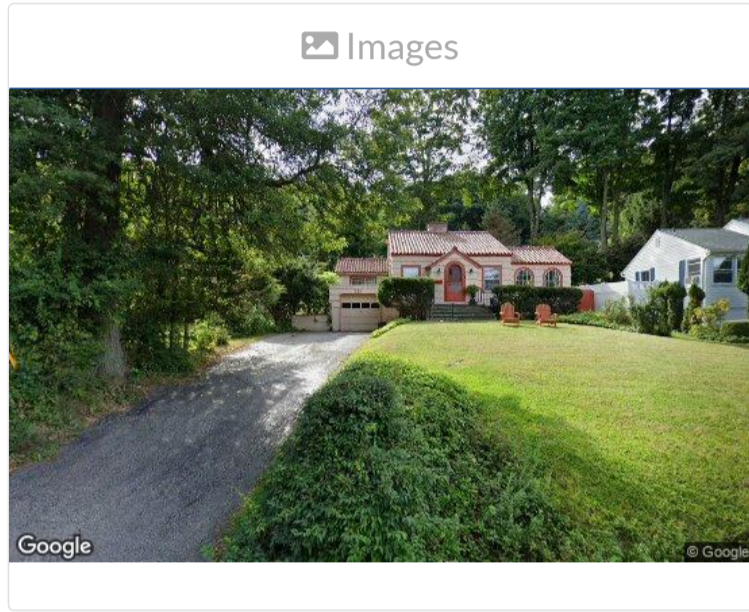

Sparta Township | 121 EAST SHORE TR

5043 9 - Residential

Last Updated: 12/3/2015 12:32 AM

R

## 121 East Shore Tr

Block: 5043 Lot: 9  
Residential

☆ Favorite

Section Summary ▼

📍 121 East Shore Tr

Block: 5043 Lot: 9 [Show on FEMA Flood Plain Map](#)

🏠 Location

Street	121 East Shore Tr
City	
Zip	
Block	5043
Lot	9
Qualifier	

☰ Details

Building	OLD STYLE
Land	60X94 LMCC
Acreage	0.130 acres <sup>2</sup>
Property Class	<span style="border: 1px solid gray; padding: 1px 2px;">2 - Residential</span>
Last Sale Price	\$190000
Last Sale Date	