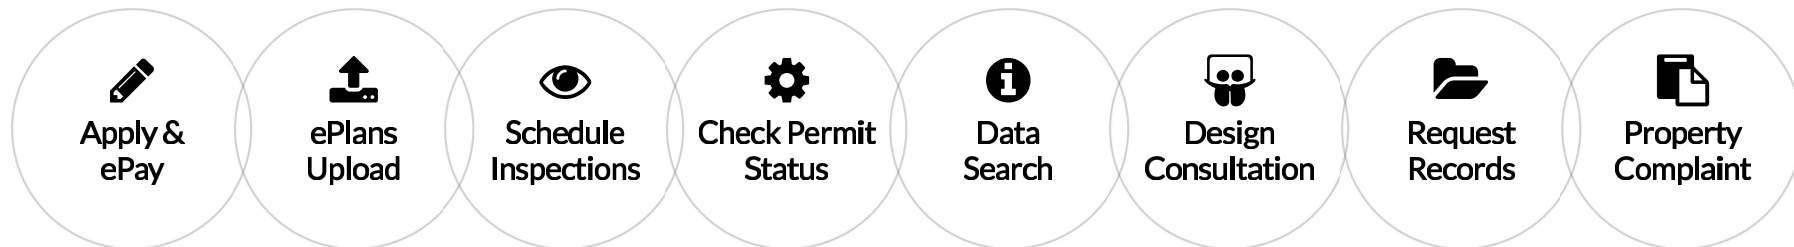

NEW On Monday, Aug. 26, DPS will launch an updated version of its ePlans software that customers use to submit Commercial building plans electronically. Virtual customer training will be offered via Microsoft Teams before and after the launch TODAY, Aug. 20 (2-3:30 p.m.); Friday, Aug. 23 (10-11:30 a.m.); and, Wednesday, Aug. 28 (2-3:30 p.m.). Listen to the latest DPS Podcast for more info about how the upgrade will make plans submission easier. In addition, DPS has produced five training videos, see links below, to provide guidance for customers when using the updated ePlans system.

- [Navigating Basic Functions](#)
- [Uploading Files](#)
- [Reviewing and Responding to Comments](#)
- [How to Access and Use Reports](#)
- [Downloading Approved Plans](#)

MontgomeryCountyMD.GOV

Need Help? MC311

ONLINE SERVICES

Online Services - Data Search

Please select one of the Search By methods below and define your search criteria first. Then, click the Search button to display the results. Fields with * are required items.