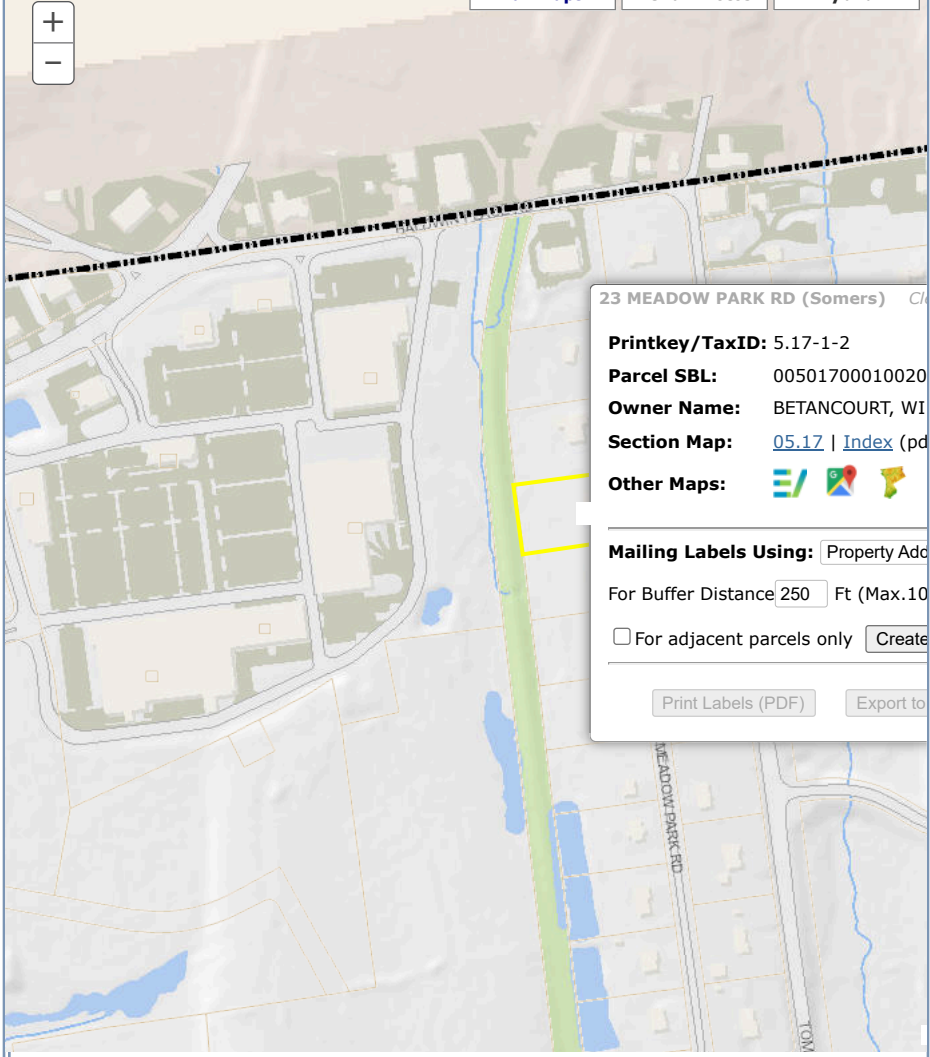

**Somers Tax Parcel Viewer** (Data: 2021)

Search by owner's name

23 MEADOW PARK RD

**Search**

1 parcel was found. [Clear](#)

Owner	Prop Address	Printkey
BETANCOURT, WILLIAM &	23 MEADOW PARK RD	5.17-1-2

**Tax Maps** | **Aerial Photos** | **Hybrid**

**23 MEADOW PARK RD (Somers)** [Clear](#)

**Printkey/TaxID:** 5.17-1-2

**Parcel SBL:** 00501700010020

**Owner Name:** BETANCOURT, WI

**Section Map:** [05.17](#) | [Index](#) (pd

**Other Maps:**

**Mailing Labels Using:** Property Add

For Buffer Distance  Ft (Max. 10

For adjacent parcels only [Create](#)

[Print Labels \(PDF\)](#) [Export to](#)

Tax parcel data provided by municipality