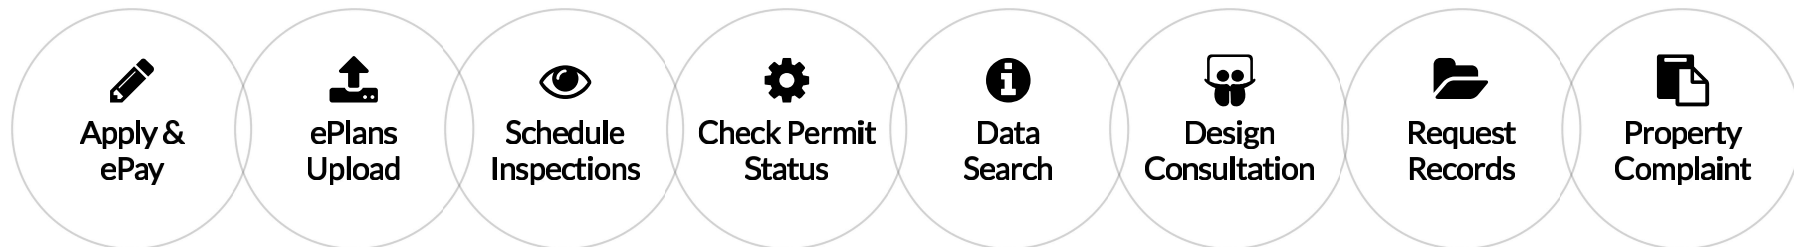

NEW On Monday, Aug. 26, DPS will launch an updated version of its ePlans software that customers use to submit Commercial building plans electronically. Virtual customer training will be offered via Microsoft Teams before and after the launch on Tuesday, Aug. 20 (2-3:30 p.m.); Friday, Aug. 23 (10-11:30 a.m.); and, Wednesday, Aug. 28 (2-3:30 p.m.). Listen to the latest DPS Podcast for more info about how the upgrade will make plans submission easier. In addition, DPS has produced five training videos, see links below, to provide guidance for customers when using the updated ePlans system.

- [Navigating Basic Functions](#)
- [Uploading Files](#)
- [Reviewing and Responding to Comments](#)
- [How to Access and Use Reports](#)
- [Downloading Approved Plans](#)

MontgomeryCountyMD.GOV

Need Help? MC311

ONLINE SERVICES

Online Services - Data Search

Please select one of the Search By methods below and define your search criteria first. Then, click the Search button to display the results. Fields with * are required items.