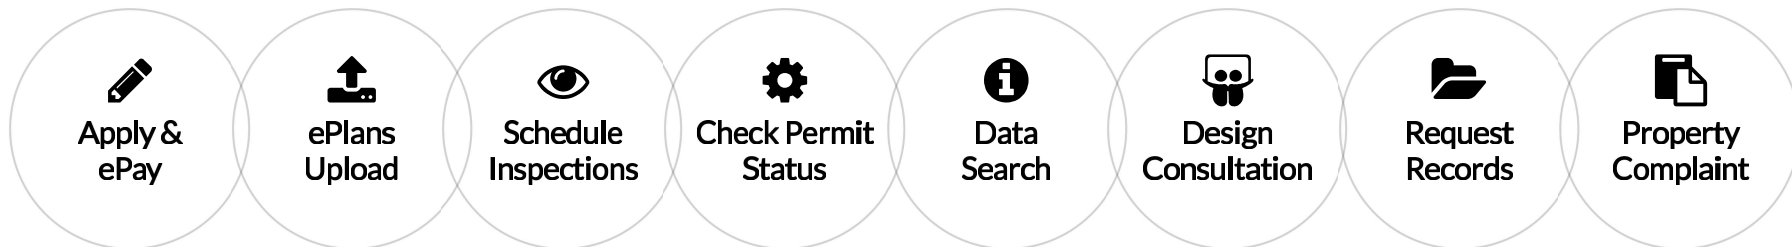

NEW On Monday, Aug. 26, DPS will launch an updated version of its ePlans software that customers use to submit Commercial building plans electronically. Virtual customer training will be offered via Microsoft Teams before and after the launch on Tuesday, Aug. 20 (2-3:30 p.m.); Friday, Aug. 23 (10-11:30 a.m.); and, Wednesday, Aug. 28 (2-3:30 p.m.). Listen to the latest DPS Podcast for more info about how the upgrade will make plans submission easier. In addition, DPS has produced five training videos, see links below, to provide guidance for customers when using the updated ePlans system.

- [Navigating Basic Functions](#)
- [Uploading Files](#)
- [Reviewing and Responding to Comments](#)
- [How to Access and Use Reports](#)
- [Downloading Approved Plans](#)

MontgomeryCountyMD.GOV

Need Help? MC311

ONLINE SERVICES

Online Services - Data Search

Please select one of the Search By methods below and define your search criteria first. Then, click the Search button to display the results. Fields with * are required items.