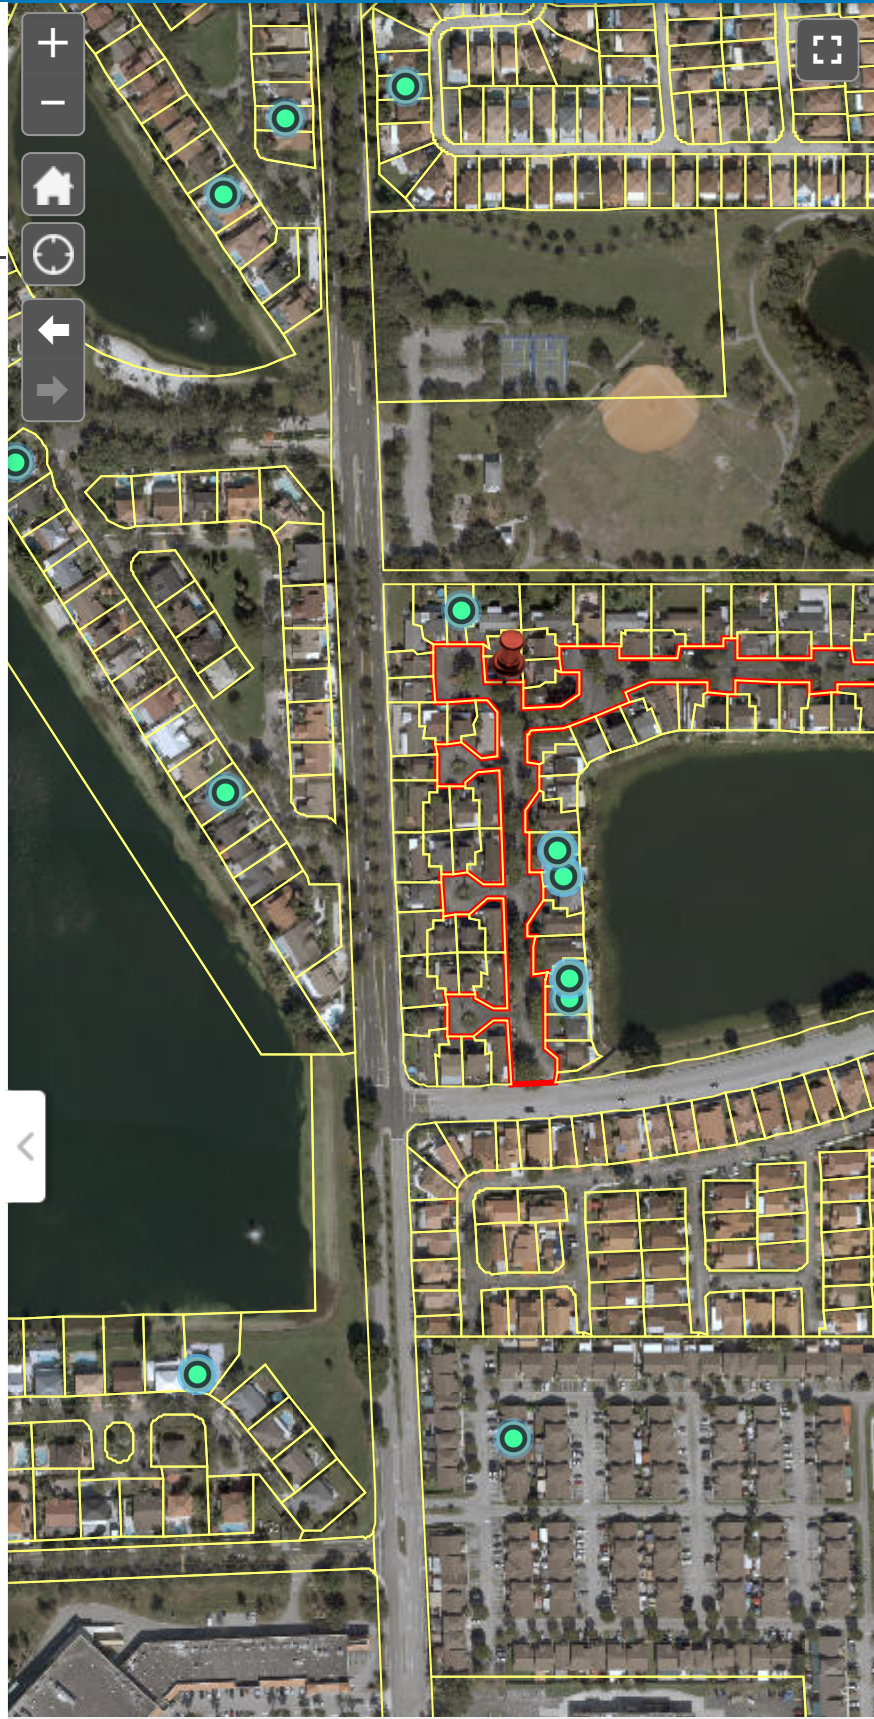

Search an Address/Folio/Case#/CSR# to find all Open, Lien, Civil, and Referred to Finance Neighborhood cases and Building cases associated with that property; as well as cases closed for the past five years.

8631 NW 193 LN

No results found

400ft

-80.842 25.947 Degrees