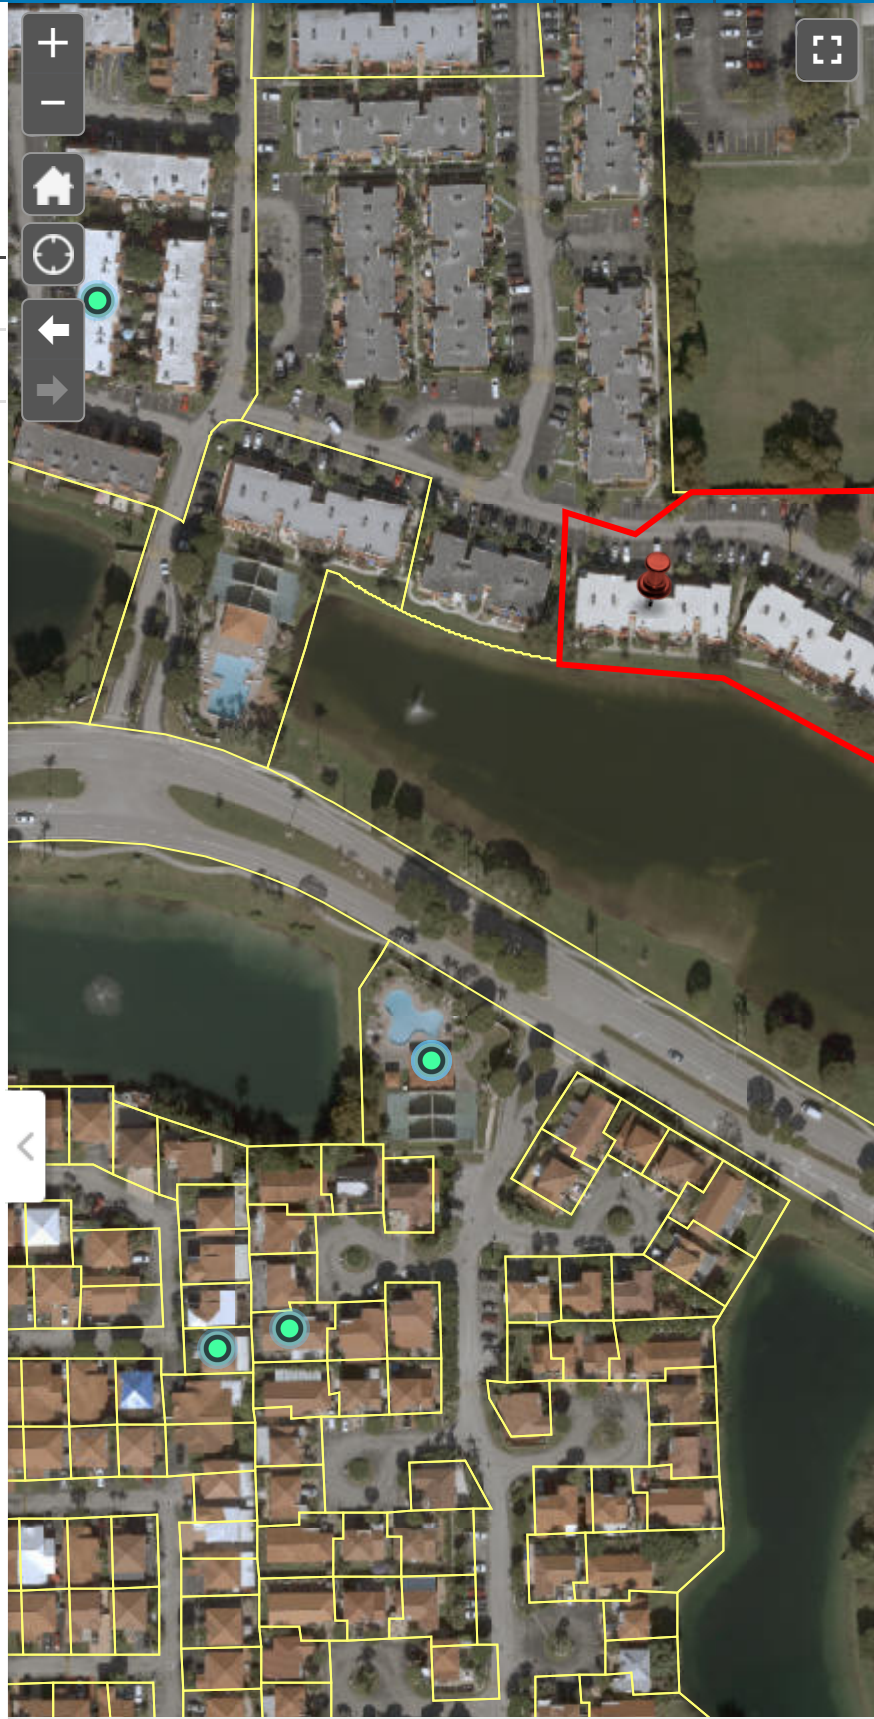

Search an Address/Folio/Case#/CSR# to find all Open, Lien, Civil, and Referred to Finance Neighborhood cases and Building cases associated with that property; as well as cases closed for the past five years.

Neighborhood Code Violations (2) >

Building Violations (1) >

200ft

-80.464 25.513 Degrees