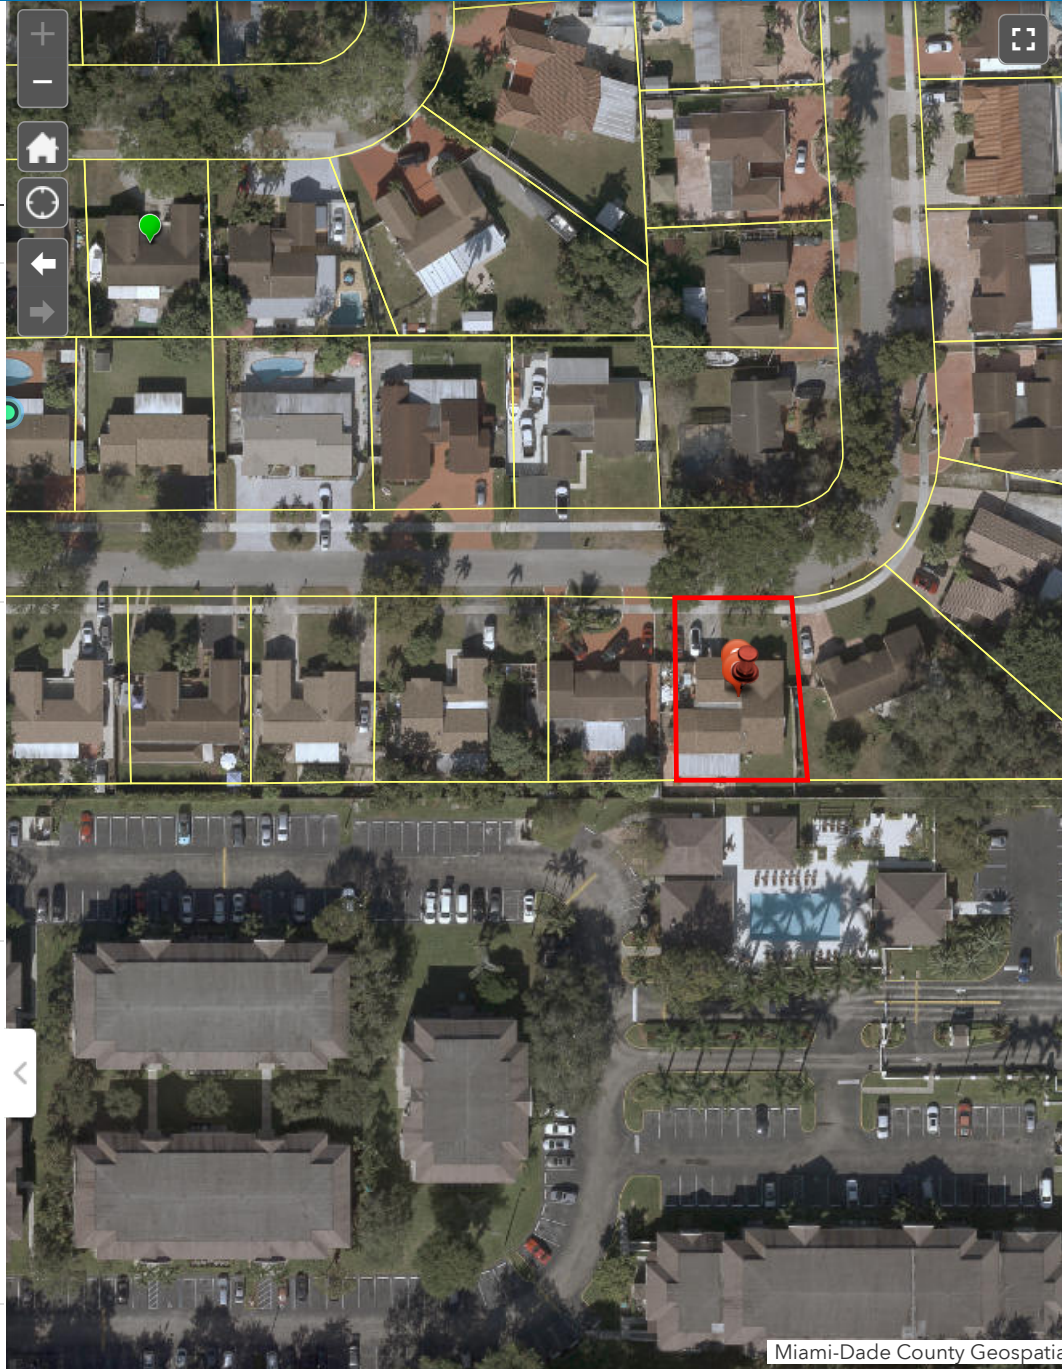

Search an Address/Folio/Case#/CSR# to find all Open, Lien, Civil, and Referred to Finance Neighborhood cases and Building cases associated with that property; as well as cases closed for the past five years.

Search bar containing '3020010070720' with search and location icons.

Neighborhood Code Violations

Case# - 202005001853

CSR#:
Date: 6/30/2020 8:00 P.M.
Status: Closed
Address: 5730 NW 191 TER
Folio: 3020010070720
Problem: Foreclosure Registry
Last Activity: Case closed
Link to Case Detail Information Report

Case# - 202105002879

CSR#:
Date: 7/1/2021 8:00 P.M.
Status: Closed
Address: 5730 NW 191ST TER
Folio: 3020010070720
Problem: Foreclosure Registry
Last Activity: Correspondence
Link to Case Detail Information Report

Case# - 202305003344

CSR#: 23-10385051
Date: 9/29/2023 8:00 P.M.
Status: Closed
Address: 5730 NW 191 TER
Folio: 3020010070720
Problem: Commercial Vehicle - Unauthorized
Last Activity: Case closed
Link to Case Detail Information Report