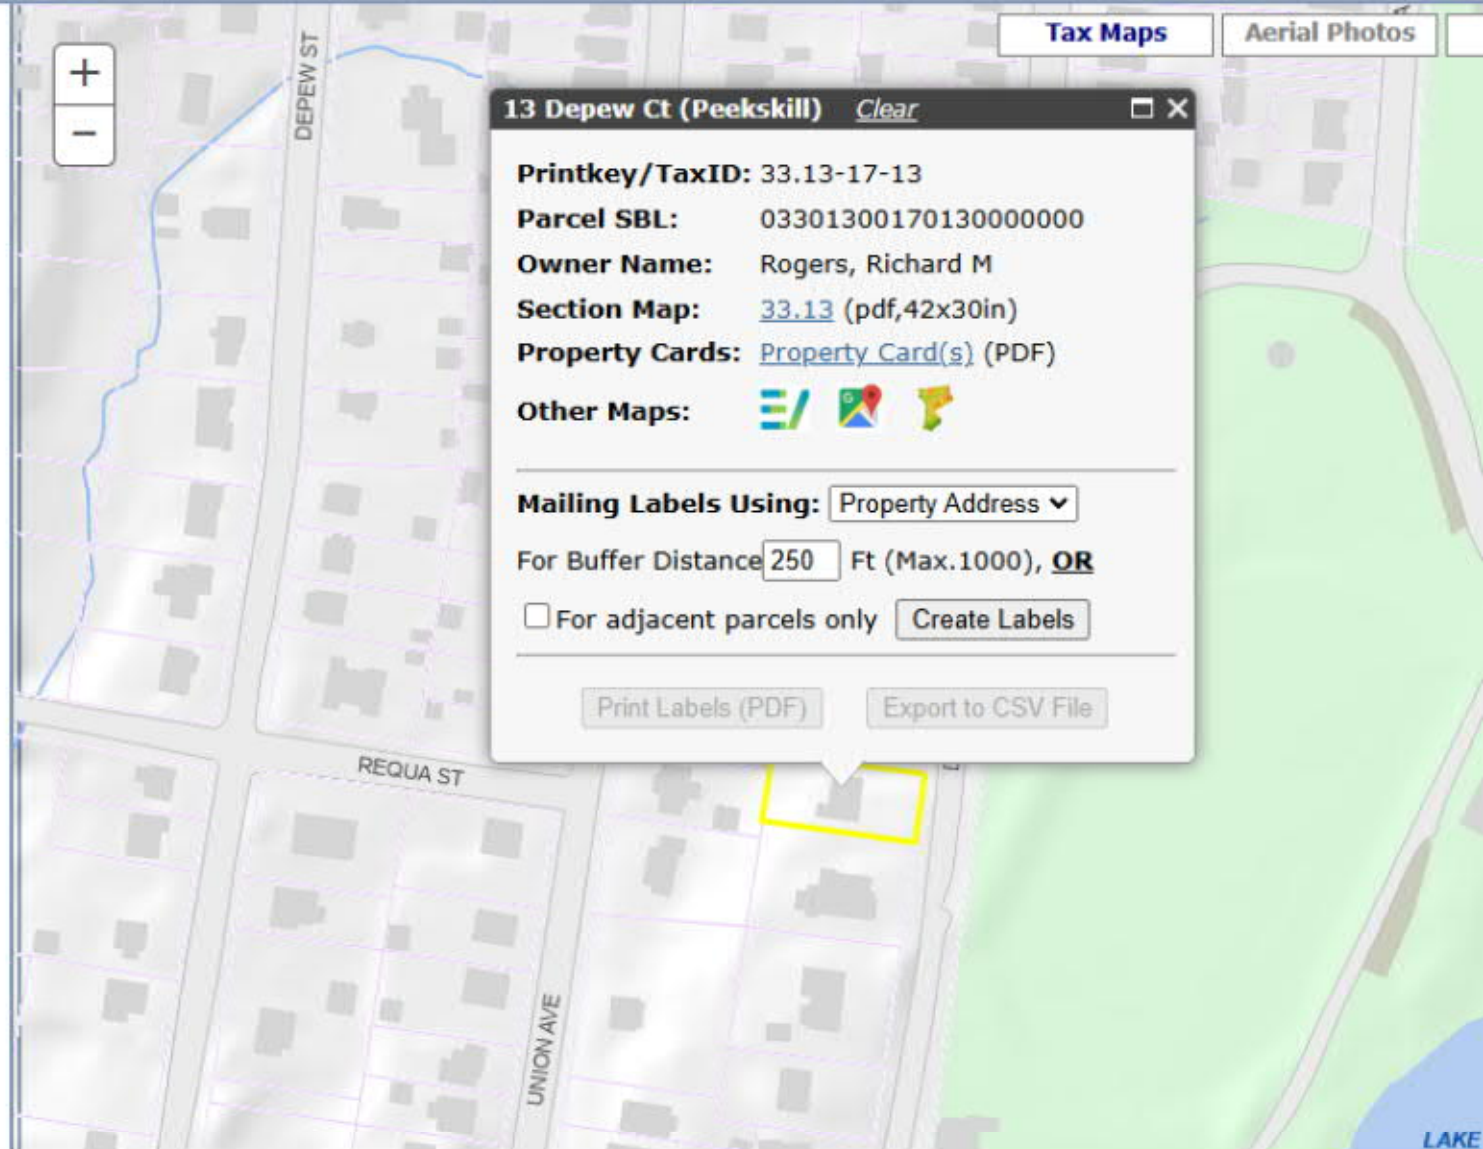

Peekskill Tax Parcel Viewer (Data: 2021)

Search by owner's name

13 Depew

Search

Tax Maps

Aerial Photos

LAKE