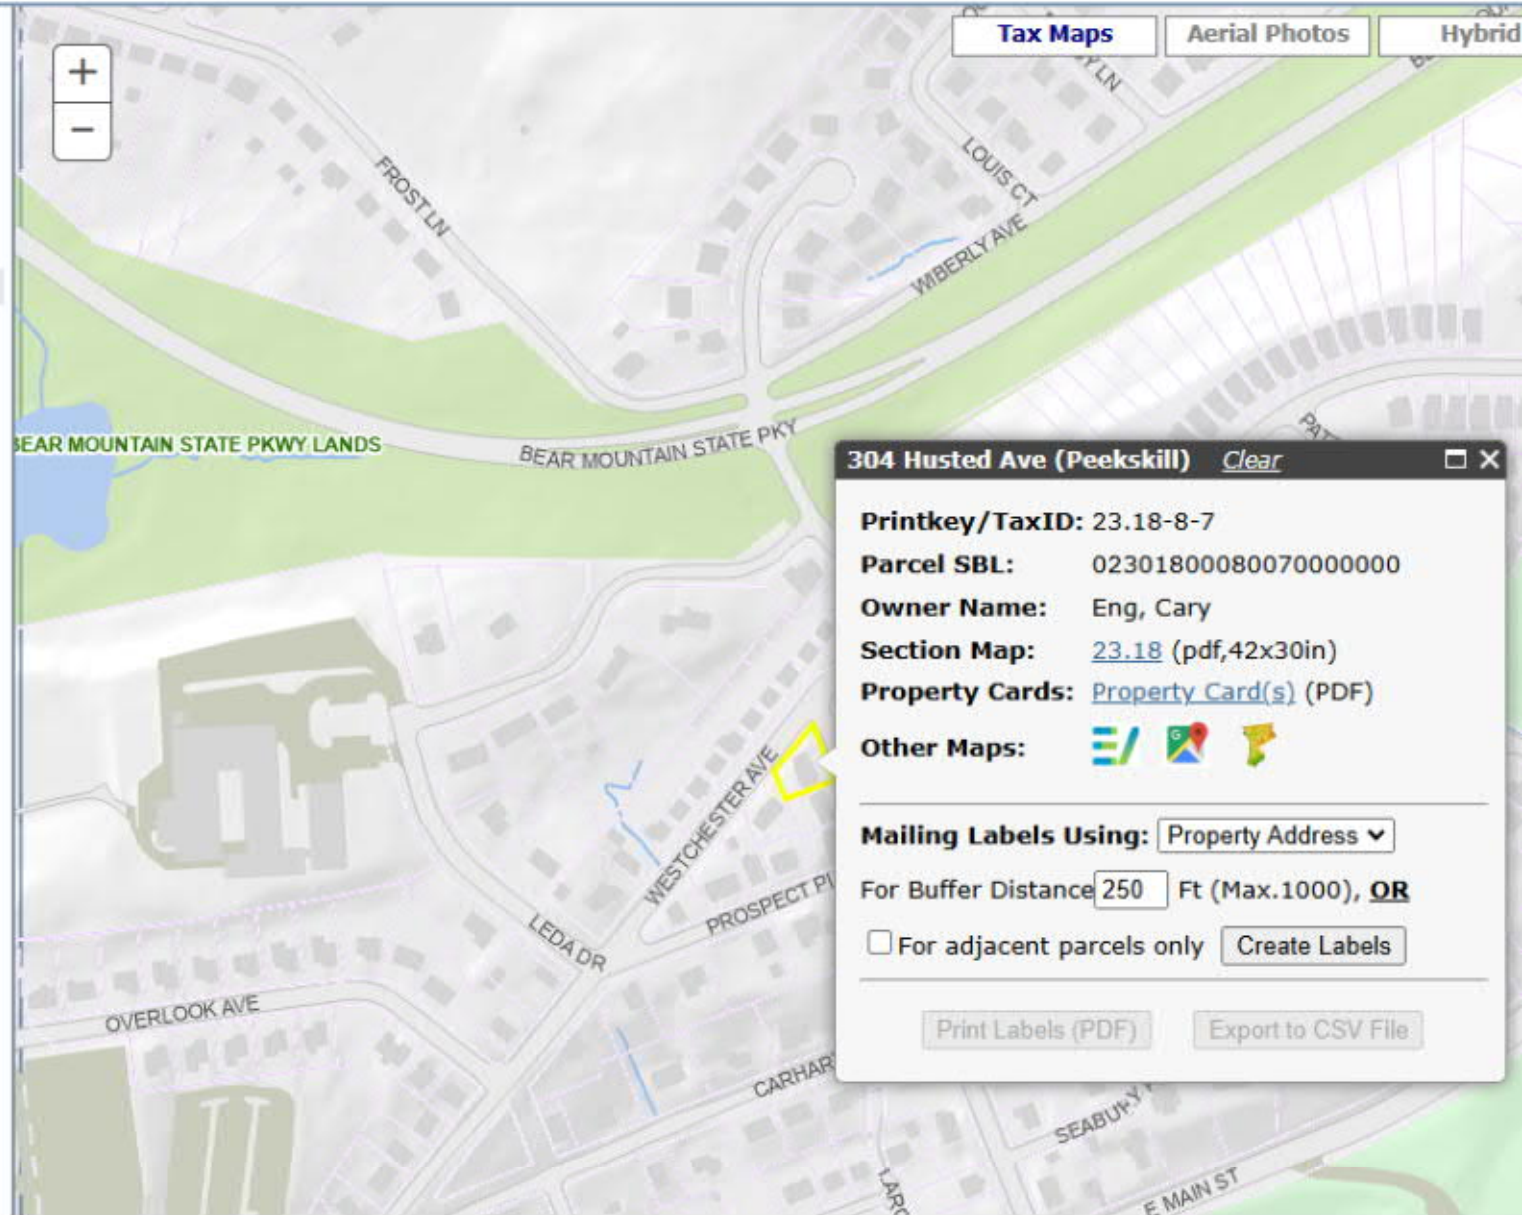

Peekskill Tax Parcel Viewer (Data: 2021)

Search by owner's name

304 HUSTED AVE

Search

1 parcel was found. [Clear](#)

Owner	Prop Address	Printkey
Eng, Cary	304 Husted Ave	23.18-8-7

Tax Maps | Aerial Photos | Hybrid

304 Husted Ave (Peekskill) [Clear](#)

Printkey/TaxID: 23.18-8-7

Parcel SBL: 02301800080070000000

Owner Name: Eng, Cary

Section Map: [23.18](#) (pdf,42x30in)

Property Cards: [Property Card\(s\)](#) (PDF)

Other Maps:

Mailing Labels Using: Property Address

For Buffer Distance Ft (Max.1000), **OR**

For adjacent parcels only [Create Labels](#)

[Print Labels \(PDF\)](#) [Export to CSV File](#)