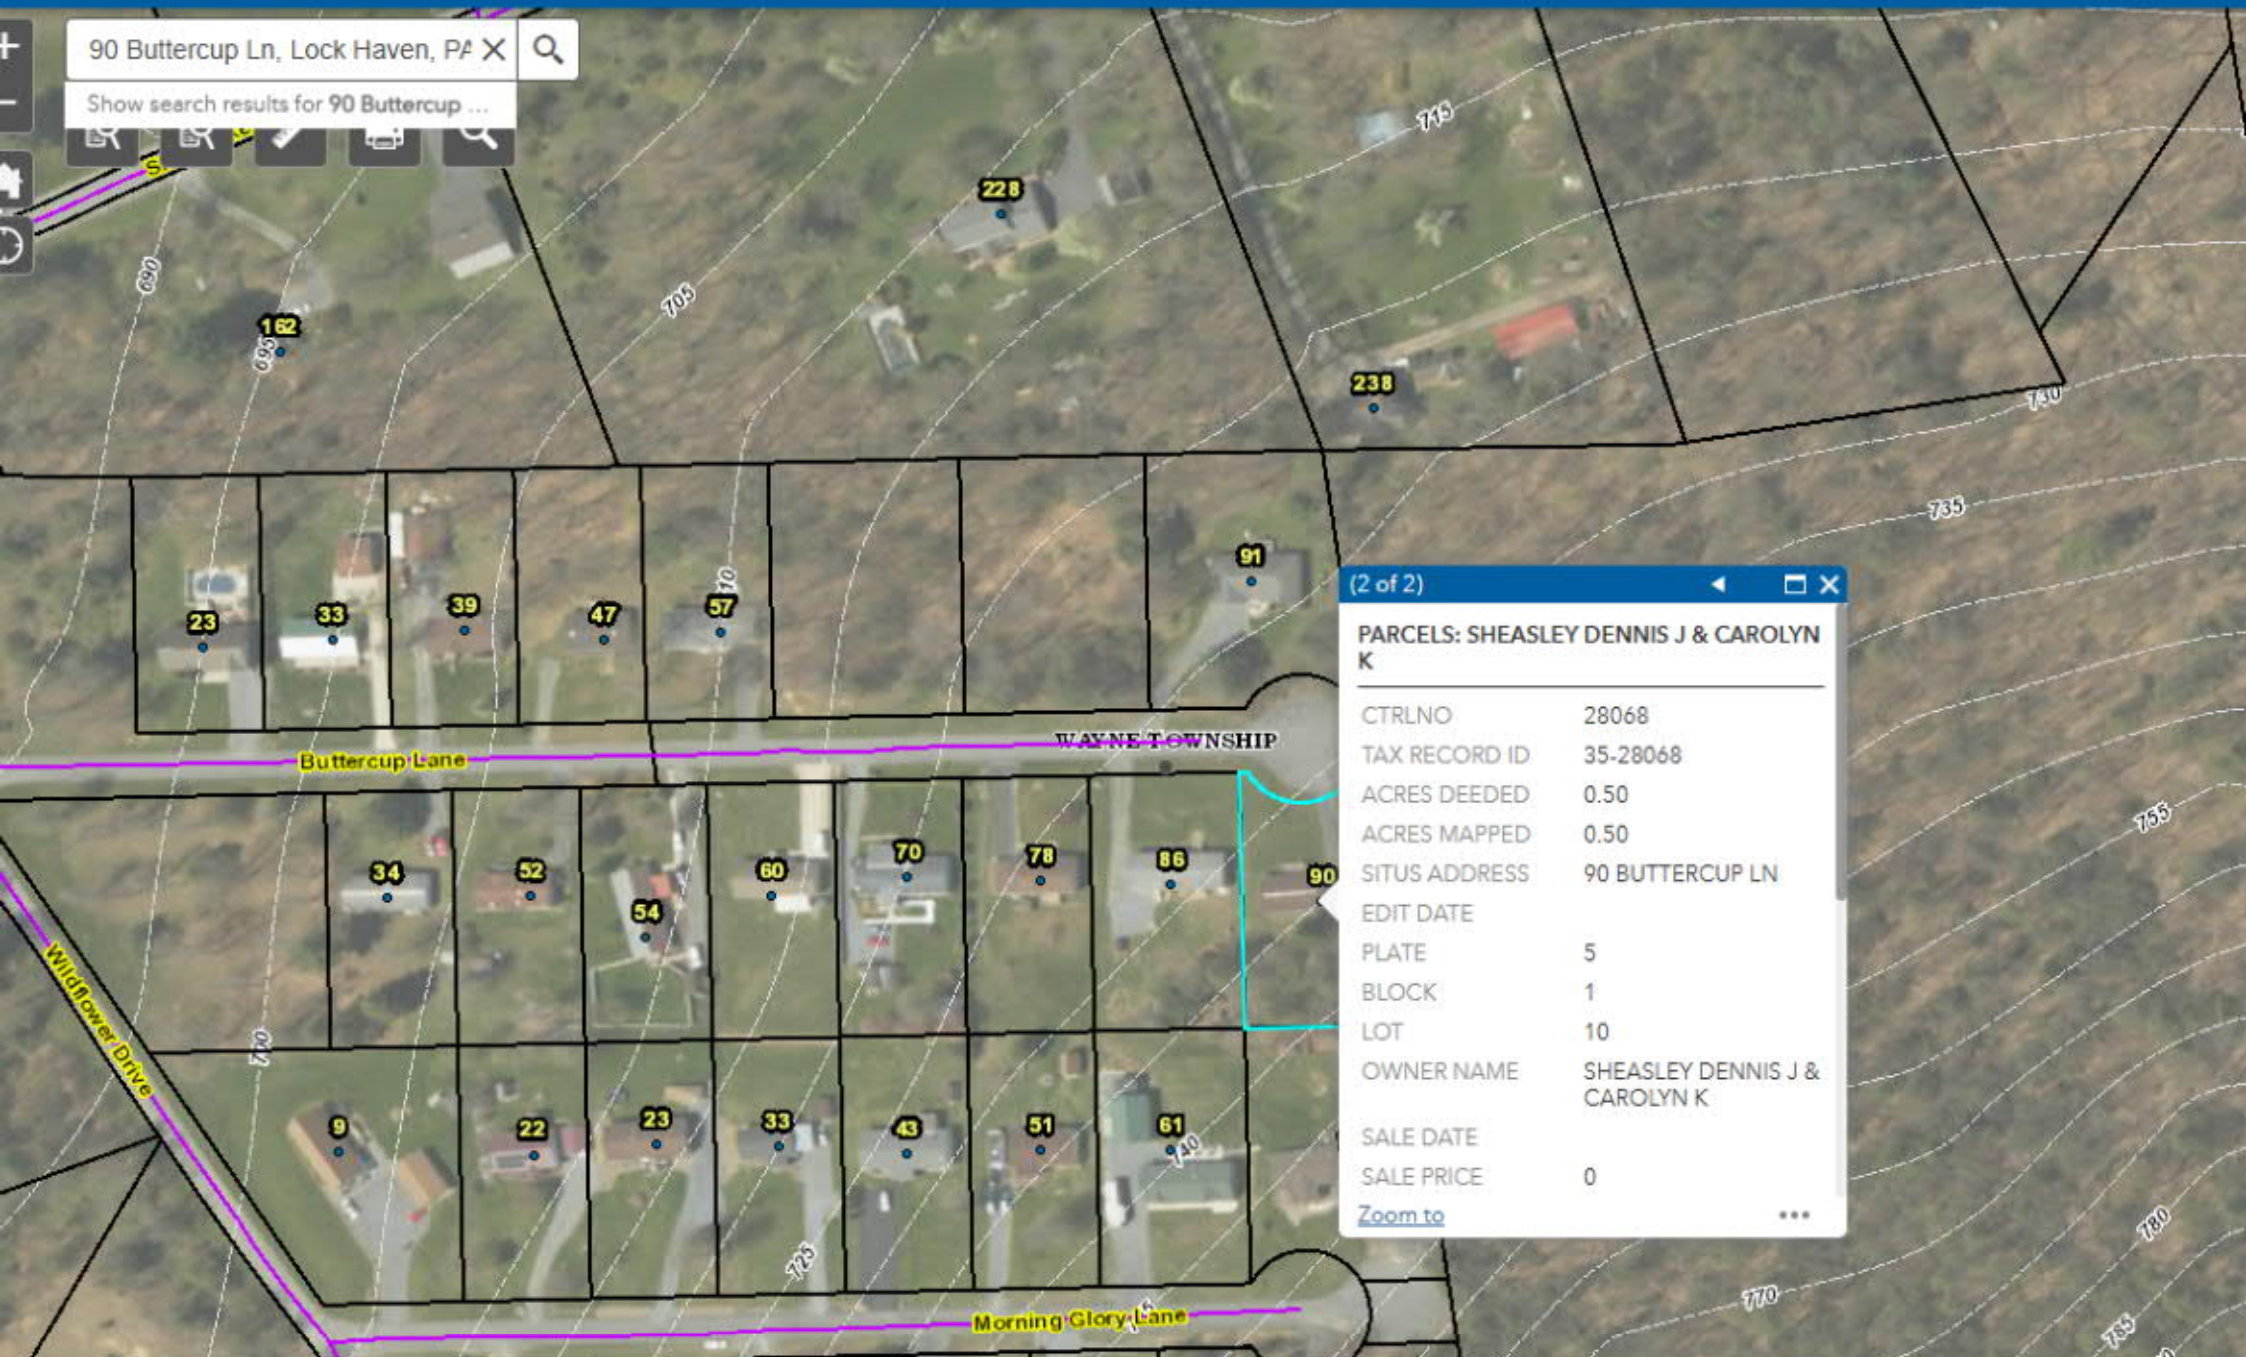

90 Buttercup Ln, Lock Haven, PA X

Show search results for 90 Buttercup ...

(2 of 2)

**PARCELS: SHEASLEY DENNIS J & CAROLYN K**

CTRLNO	28068
TAX RECORD ID	35-28068
ACRES DEEDED	0.50
ACRES MAPPED	0.50
SITUS ADDRESS	90 BUTTERCUP LN
EDIT DATE	
PLATE	5
BLOCK	1
LOT	10
OWNER NAME	SHEASLEY DENNIS J & CAROLYN K
SALE DATE	
SALE PRICE	0

[Zoom to](#) ...