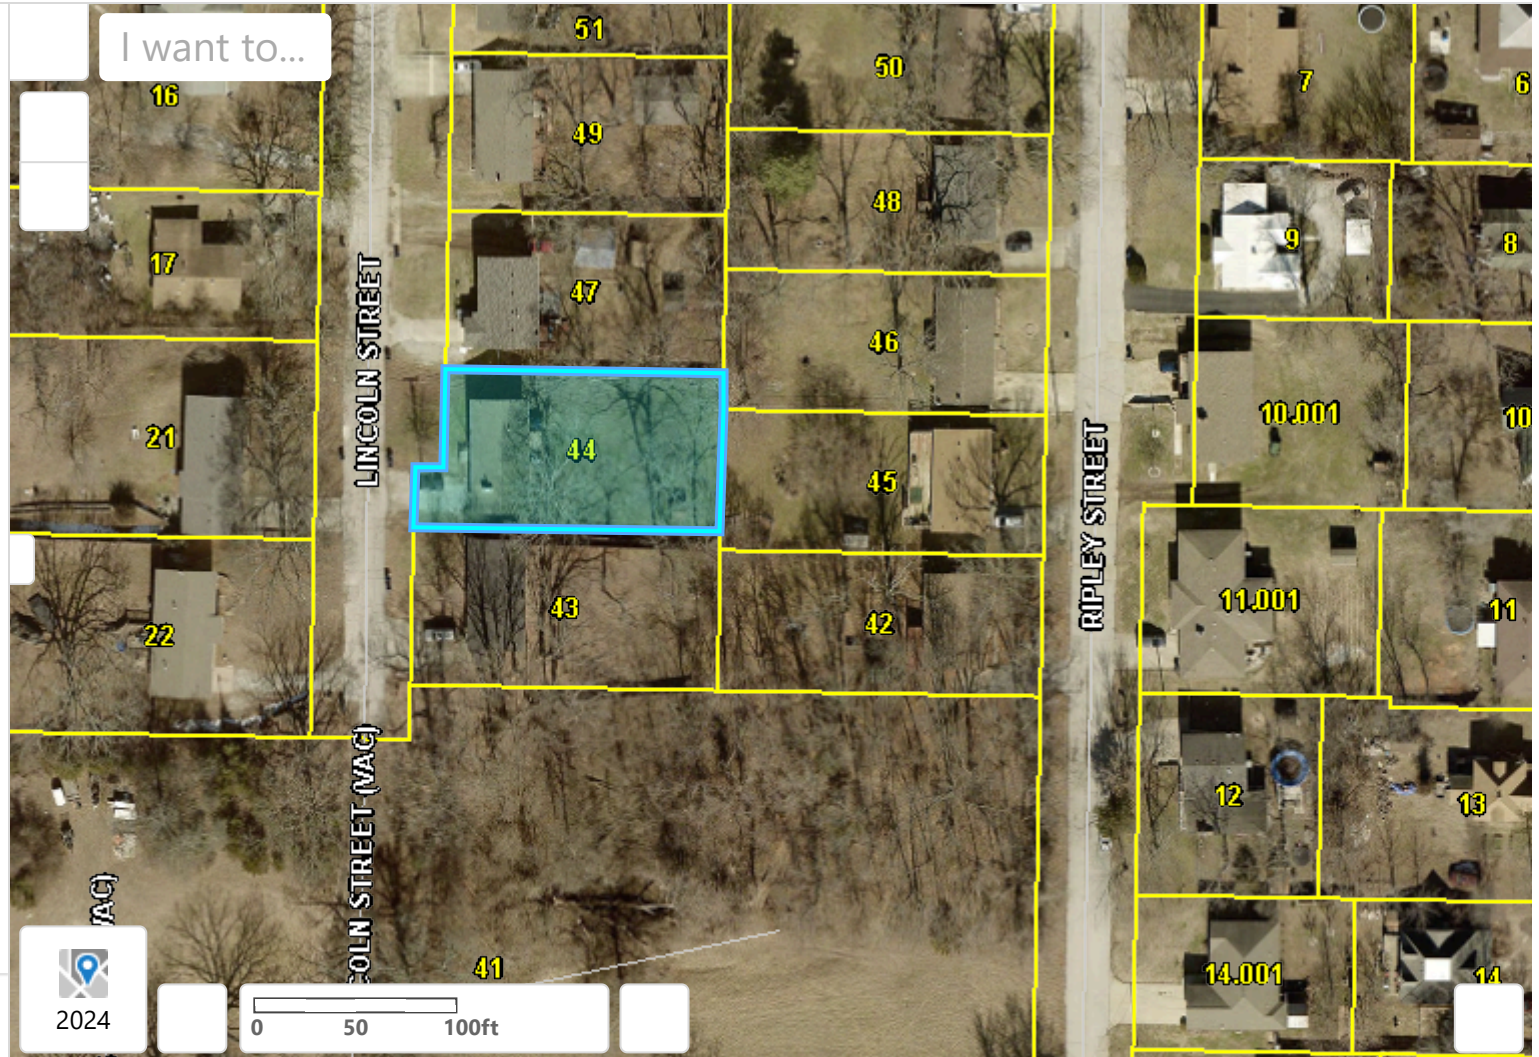

Query

Filter

Find Data

Parcel

Description

167025001012044000
ROBBINS, STEVEN C. & PAULA E. TRUST

Details

Parcel Identifier
167025001012044000

Owner Name
ROBBINS, STEVEN C. & PAULA E.
TRUST

I want to...

Layers

Parcel

2024

0 50 100ft