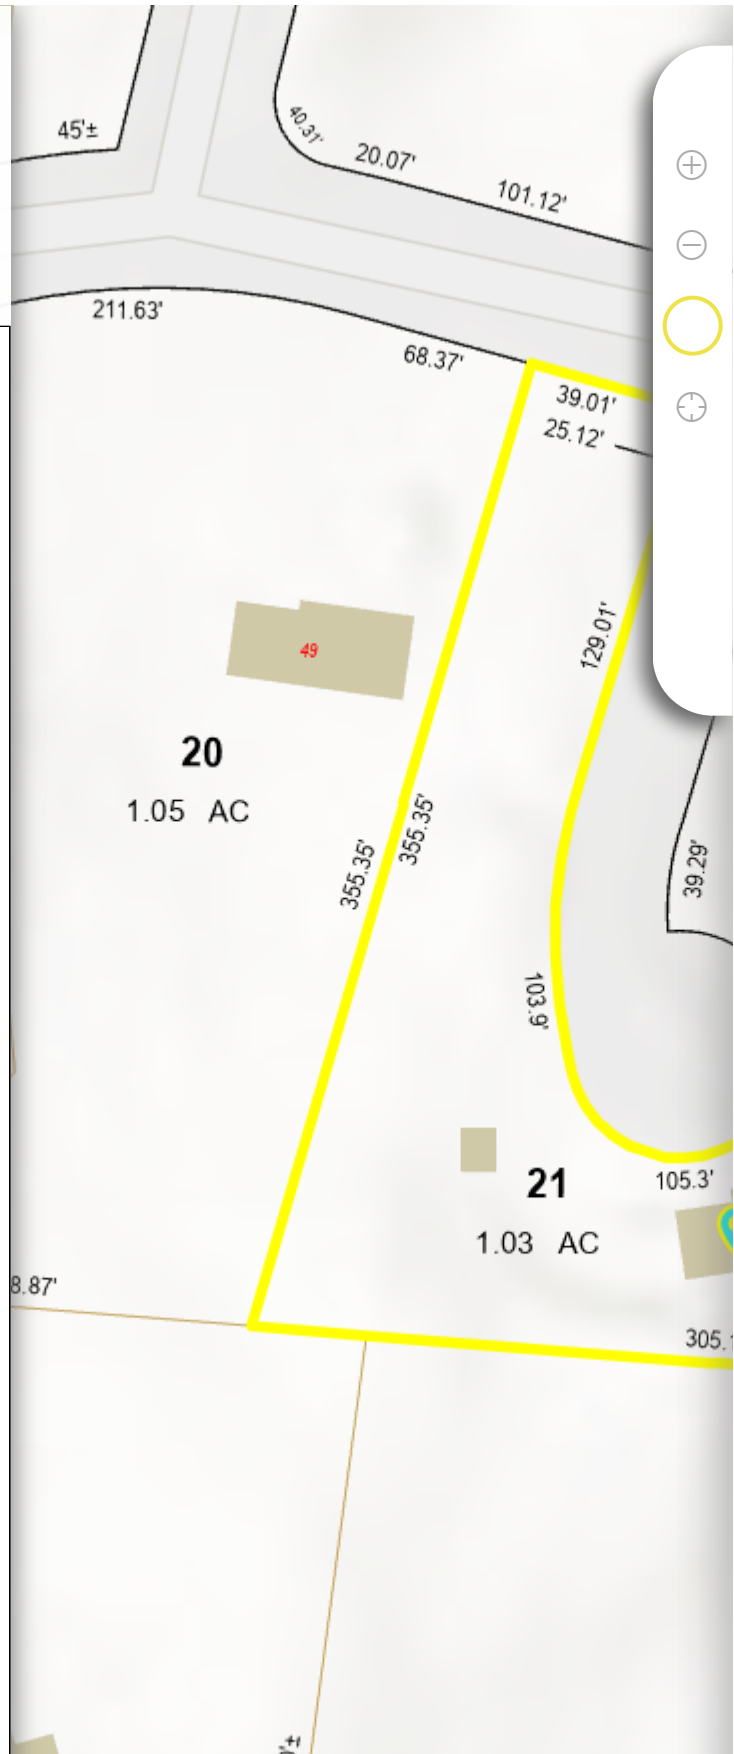

# Town of Hamilton, MA

53 MEYER RD

1.94 AC  
<search results

Parcel #: 30-000-0021

### Documents

Building\_Sketc'

Assessment

BuildingData

ID : 2846  
PropertyAddress : 53 MEYER RD  
PropertyStreet : MEYER RD  
MapSheet : 30  
OwnerName : PEPLER CHARLES S  
CoOwnerName : KRISTIN L  
OwnerAddress : 53 MEYER RD  
OwnerAddress2 :  
OwnerCity : SOUTH HAMILTON  
OwnerState : MA  
OwnerZip : 01982  
ParcelNumber : 30-0021  
GisFullNumber : M\_252463\_931297  
CamaFullNumber : 30-000-0021  
PID : 30-21  
ACCT\_NUM : 2873  
PIN : 30-21  
OLD\_PID : 100045  
STREET\_NUM : 53  
STR\_NUM2 :  
STR\_NAME : MEYER RD  
CONDO\_UNIT :  
CONDO\_COMP :  
OWNER\_NAME : PEPLER CHARLES S  
OWNER\_NM2 : KRISTIN L  
OWNER\_NM3 :  
MAILING\_AD : 53 MEYER RD  
MAIL\_AD2 : 0

Layers

28

75.66'

91.16'

x:-70.861383, y:42.631571